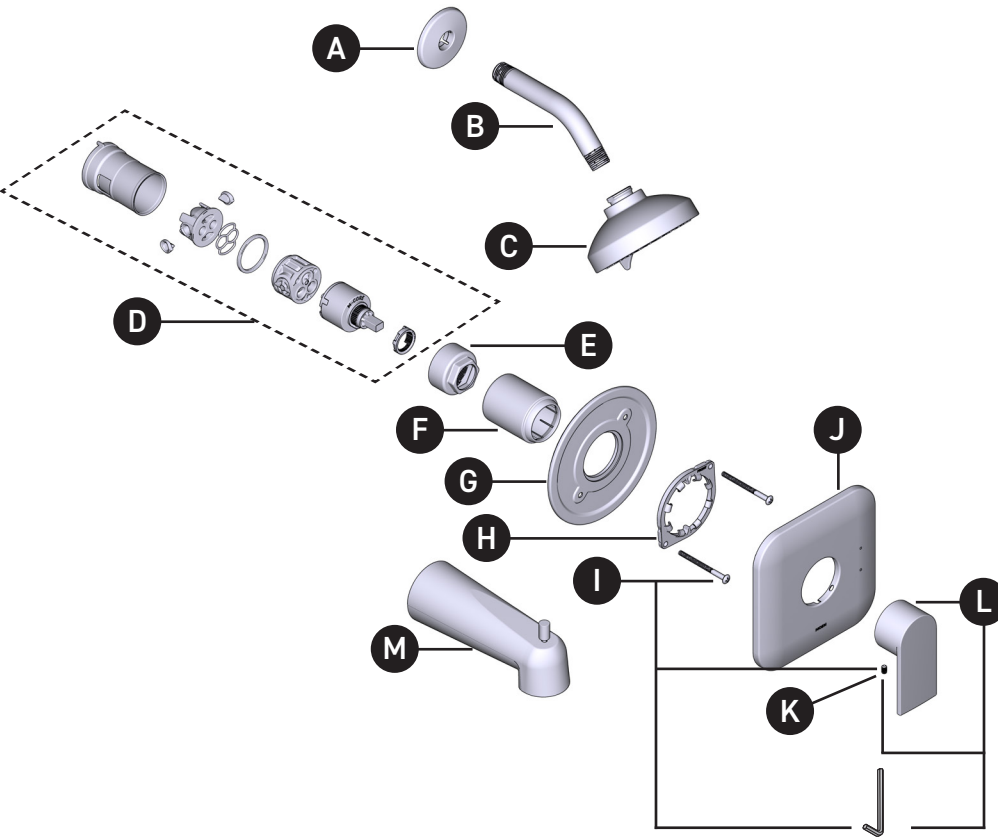

# MOEN®

ORDER BY PART NUMBER

VALVE TRIM ONLY	SHOWER TRIM ONLY	TUB SHOWER TRIM	FINISH
UT2471	UT2472EP	UT2473EP	Chrome
UT2471BN	UT2472EPBN	UT2473EPBN	Brushed Nickel
UT2471BL	UT2472EPBL	UT2473EPBL	Matte Black
	UT2472NH	UT2473NH	Chrome
	UT2472NHBN	UT2473NHBN	Brushed Nickel
	UT2472NHBL	UT2473NHBL	Matte Black

\*All models with an EP suffix include a 1.75 GPM showerhead

\*\*All models with an NH suffix do not include a showerhead

## Illustrated Parts

### GENTA™ LX

Single-Handle M-CORE™ 2-Series Trim

ID	Kit Description	Kit Number	Finish
A	Shower Arm Flange	137488	Chrome
		137488BN	Brushed Nickel
		137488BL	Matte Black
B	Shower Arm	10154	Chrome
		10154BN	Brushed Nickel
		10154BL	Matte Black
C	Shower Head (1.75 GPM)	6512EP	Chrome
		6512EPBN	Brushed Nickel
		6512EPBL	Matte Black
D	Cartridge Assembly	1212	N/A
E	Cartridge Nut	200762	N/A
F	Sleeve	200775	Chrome
		200775BN	Brushed Nickel
		200775BL	Matte Black
G	Backing Plate	200766	N/A
H	Snap Ring	200772	N/A
I	Backing Plate Screws (2)	200764	N/A
J	Escutcheon Kit	206324	Chrome
		206324BN	Brushed Nickel
		206324BL	Matte Black
K	Set Screw (Requires 3/32" Hex Key)	40057	N/A
L	Handle Kit	200802	Chrome
		200802BN	Brushed Nickel
		200802BL	Matte Black
M	Tub Spout	3839	Chrome
		3839BN	Brushed Nickel
		3839BL	Matte Black